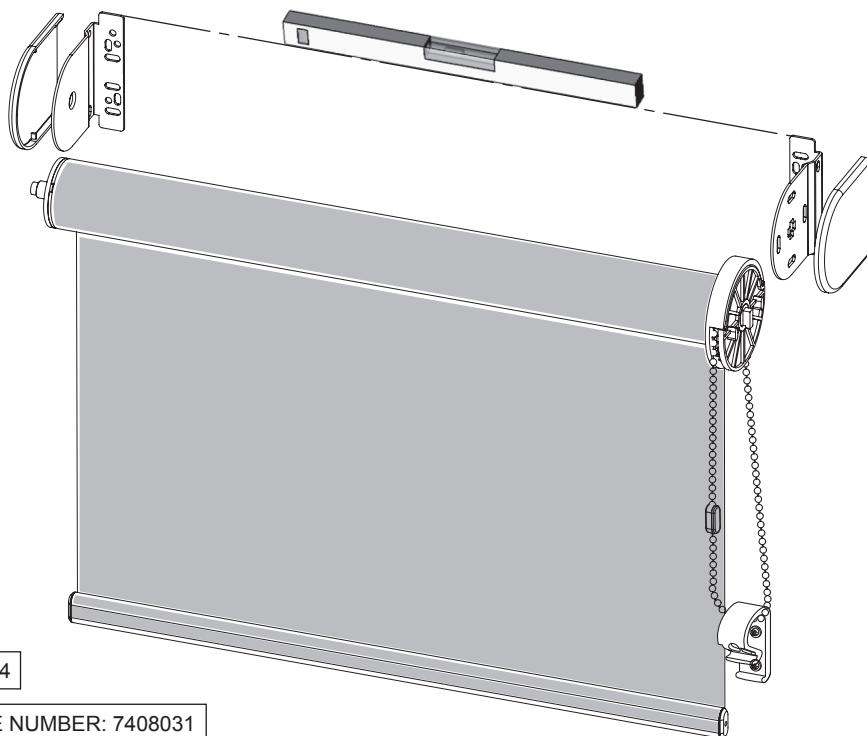

FITTING INSTRUCTION

ROLLER BLIND COMFORT

V56 / V57

PRODUCT LINE
5313
5013

ASSEMBLY

CEILING

WALL

VER. 4