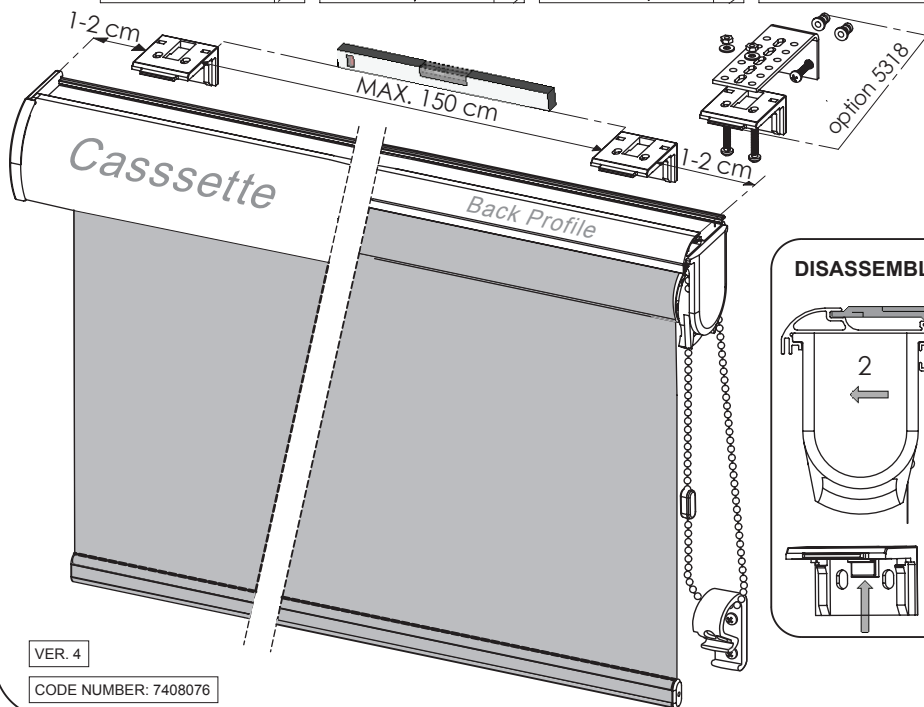

FITTING INSTRUCTION

ROLLER BLIND

V56 / V57 / V58 / V60 / V71 / V74 / V76

PRODUCT LINE	
5220	
5221	
5240	
5314	
5319	
5232	
5315	

CEILING INSTALLATION

WALL INSTALLATION

VER. 4

CODE NUMBER: 7408076