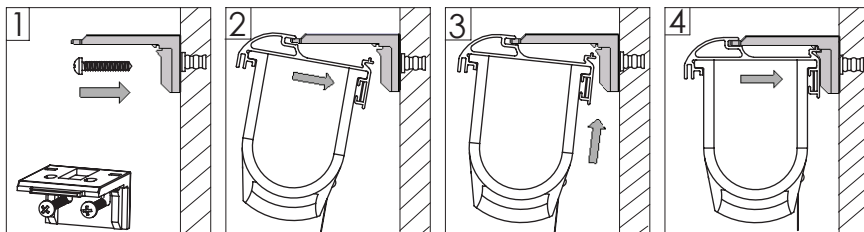

FITTING INSTRUCTION

ROLLER BLIND

V56 / V57 / V58 / V60 / V71 / V74 / V76

PRODUCT LINE	
5220	
5221	
5240	
5314	
5319	
5232	
5315	

CEILING INSTALLATION

WALL INSTALLATION

VER. 4

CODE NUMBER: 7408076