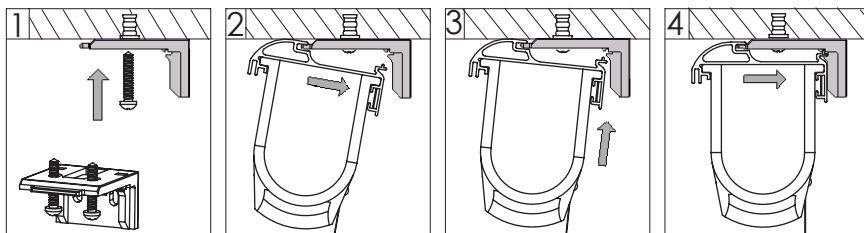

FITTING INSTRUCTION

ROLLER BLIND

V56 / V57 / V58 / V60 / V71 / V74 / V76

PRODUCT LINE	
5220	
5221	
5240	
5314	
5319	
5232	
5315	

CEILING INSTALLATION

WALL INSTALLATION

VER. 4

CODE NUMBER: 7408076