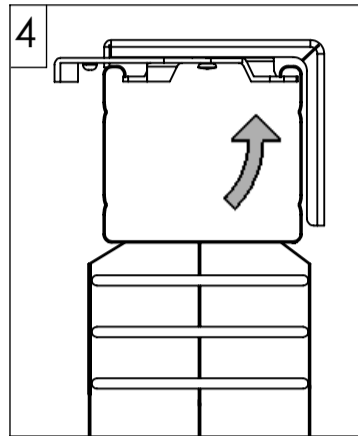

FITTING INSTRUCTION

VENETIAN BLIND V16

SWIVEL BRACKET OPTION 1300

PRODUCT LINE

1354 1566

1419 1570

1426 1571

1565 1572

CEILING

WALL

ASSEMBLY

DISMANTLE