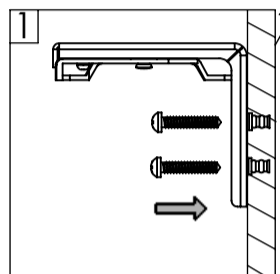

FITTING INSTRUCTION

VENETIAN BLIND V16

SWIVEL BRACKET OPTION 1300

PRODUCT LINE

1354 1566

1419 1570

1426 1571

1565 1572

CEILING

WALL

ASSEMBLY

DISMANTLE