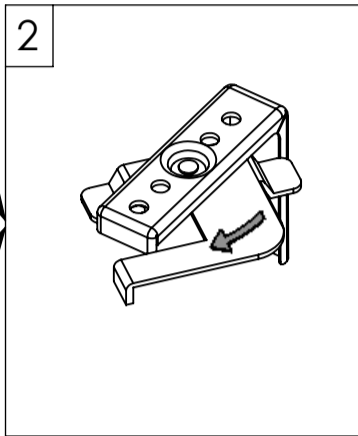

FITTING INSTRUCTION

VENETIAN BLIND V16

SWIVEL BRACKET OPTION 1300

PRODUCT LINE

1354 1566

1419 1570

1426 1571

1565 1572

CEILING

WALL

ASSEMBLY

DISMANTLE