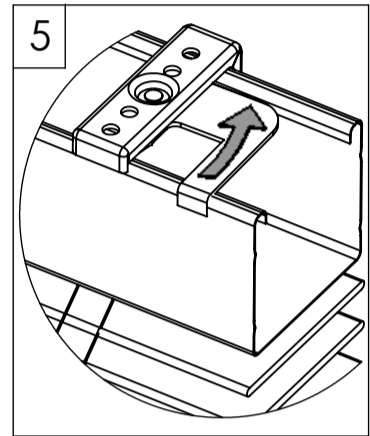

FITTING INSTRUCTION

VENETIAN BLIND V16

SWIVEL BRACKET OPTION 1300

PRODUCT LINE

1354 1566

1419 1570

1426 1571

1565 1572

CEILING

WALL

ASSEMBLY

DISMANTLE